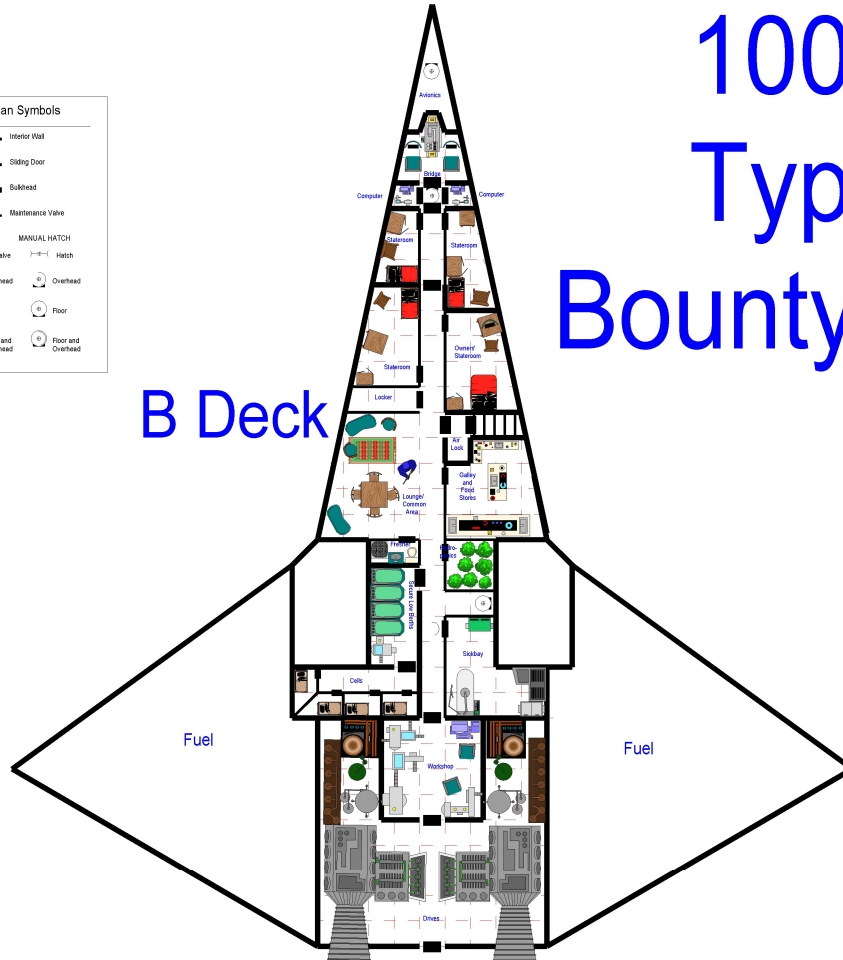

100-ton Type H Bounty Hunter

A Deck

Deck Plan Symbols

	Interior Wall
	Sliding Door
	Bulkhead
	Maintenance Valve
	IRIS VALVE
	MANUAL HATCH
	Ins Valve
	Hatch
	Overhead
	Floor
	Floor and Overhead

B Deck

C Deck