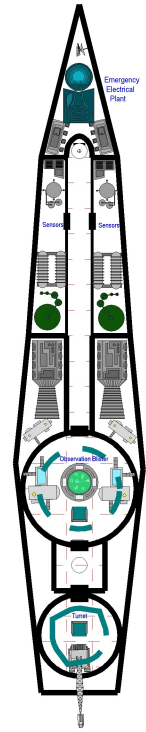

100-ton Type H Bounty Hunter

A Deck

Deck Plan Symbols

	Interior Wall
	Sliding Door
	Bulkhead
	Maintenance Valve
	IRIS VALVE
	MANUAL HATCH
	Ins Valve
	Hatch
	Overhead
	Floor
	Floor and Overhead

B Deck

C Deck