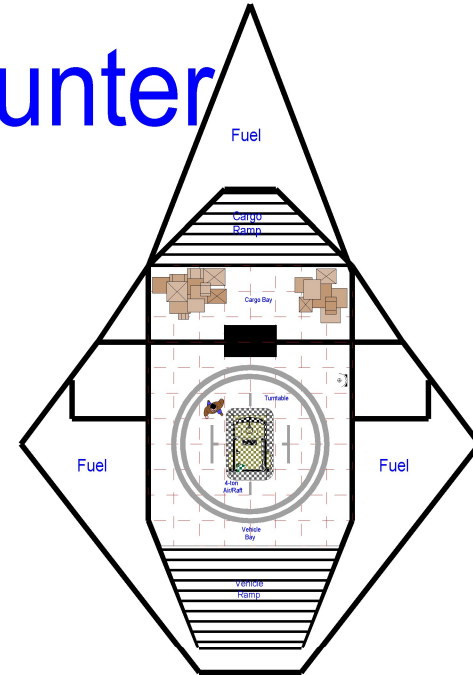

100-ton Type H Bounty Hunter

A Deck

Deck Plan Symbols

	Interior Wall
	Sliding Door
	Bulkhead
	Maintenance Valve
	IRIS VALVE
	MANUAL HATCH
	Ins Valve
	Hatch
	Overhead
	Floor
	Floor and Overhead

B Deck

C Deck